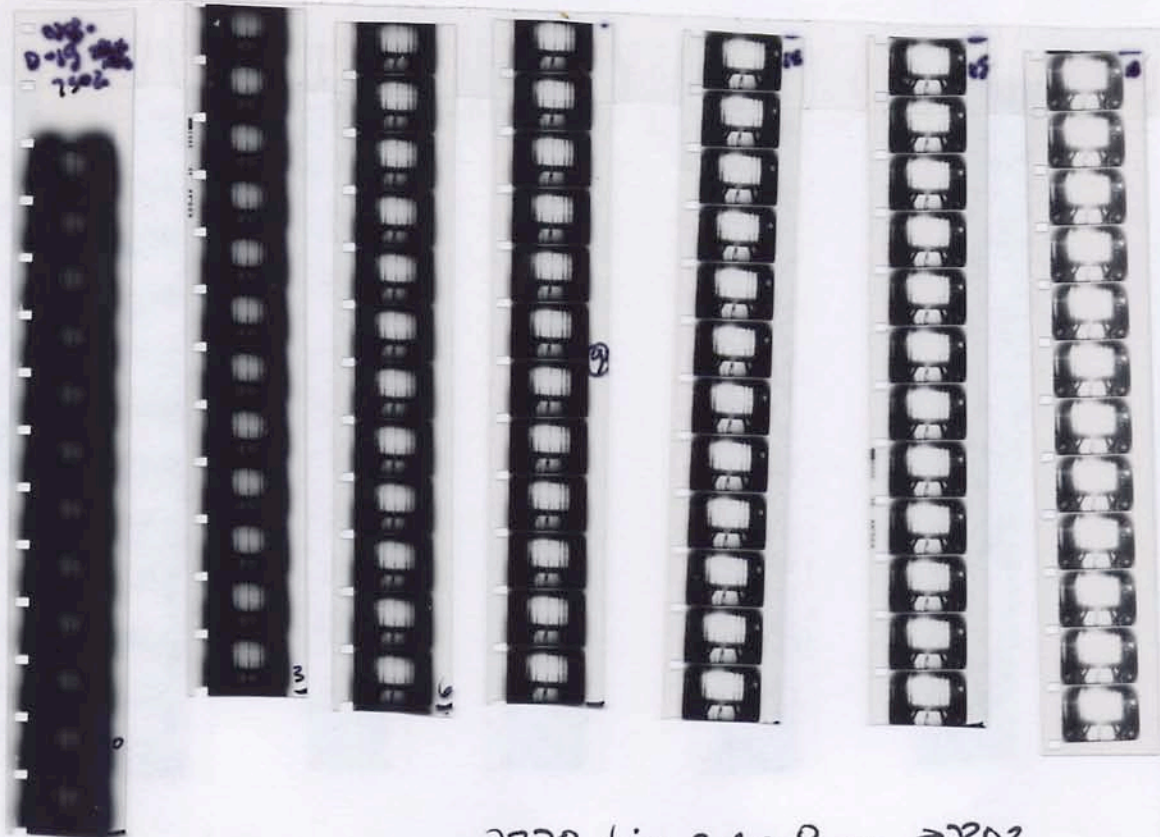

D-19 80°  
7502

7278 trix super-8 neg → 7302

D-19 80°

Voltage: just below 110 1-1 wide open  
lamp flush with end.